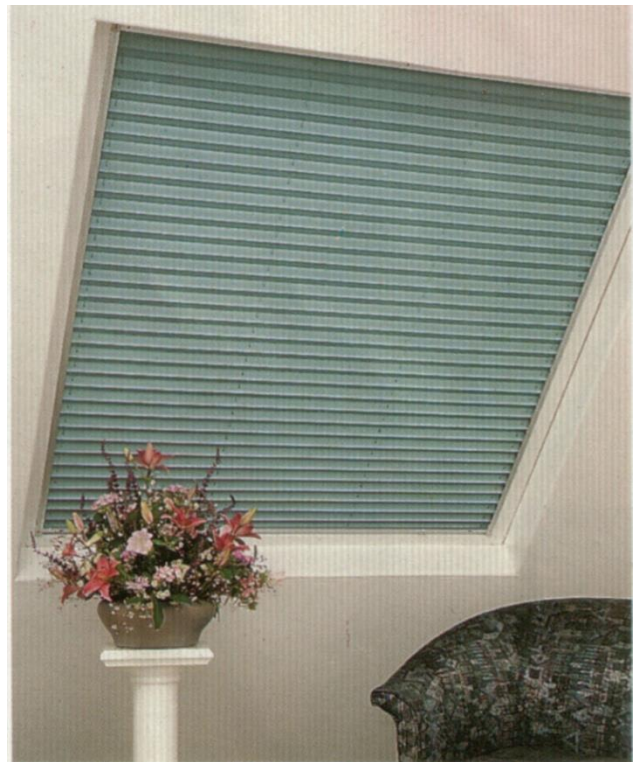

2) Cordless Pleated Blinds:

Ideal for living areas these fabrics reduce light, offer heat reduction