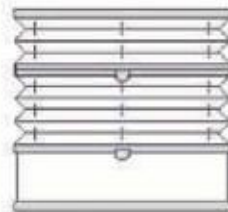

## SPECIALTY APPLICATIONS

Multi Pleated

Duo-fold Pleated

Incline Pleated

Rake Head Pleated

Pitched Pleated

TS-10

TS-10.1