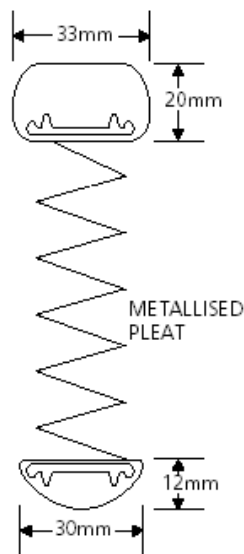

Cordless Pleated Blinds Motorized (Optional)

Conveniently close or open all your blinds, perfectly positioned and aligned, with a touch of a button. No more cables or strings that get tangled up! Motorized Blinds motors are also ideal for large windows, high-up or hard to reach window coverings.

The benefits of motorized interior Venetian blinds

The quiet Sonesse range

Dedicated to interior spaces.

The “my“ function

Lets you program a preferred position of your blinds or shades so that you can access that position every time at a simple press of “my” button. Set it once and use it as much as you like!

WireFree™ range is 100% wireless

Lets you line up all your Roller blinds perfectly with a centralized remote control.

Ready for home automation and connected house