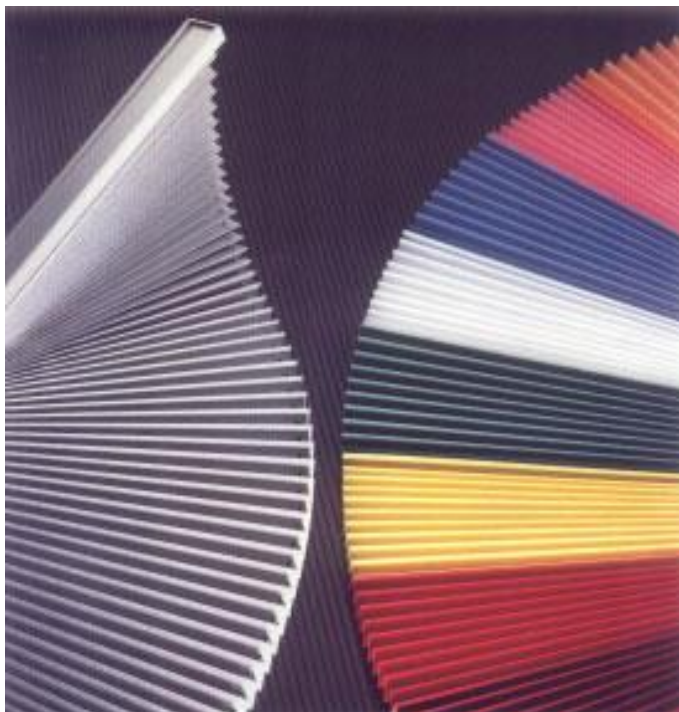

**Available in different
Colors and Patterns**