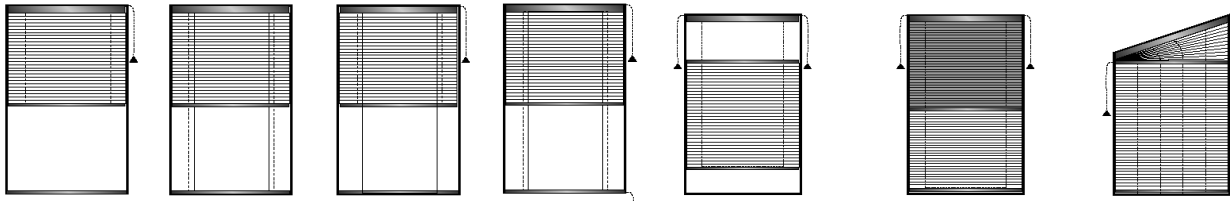

Cordless Blind Installation

Can be installed in Different Ways and Style

SPECIALTY APPLICATIONS