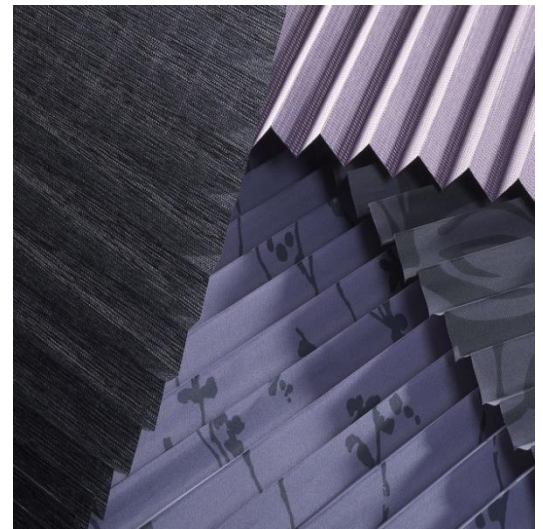

**Available in different
Colors and Patterns**