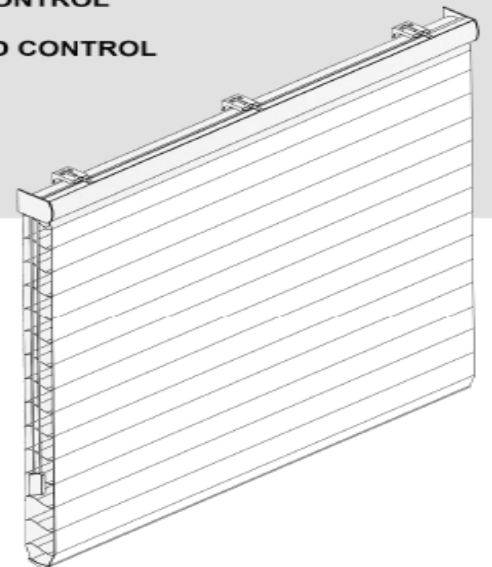

MANUAL CONTROL OR MOTORIZED CONTROL

Motorized Operation:

For optimal comfort, motorized operation is available. The shade can be raised, lowered and tilted by means of a switch or remote control