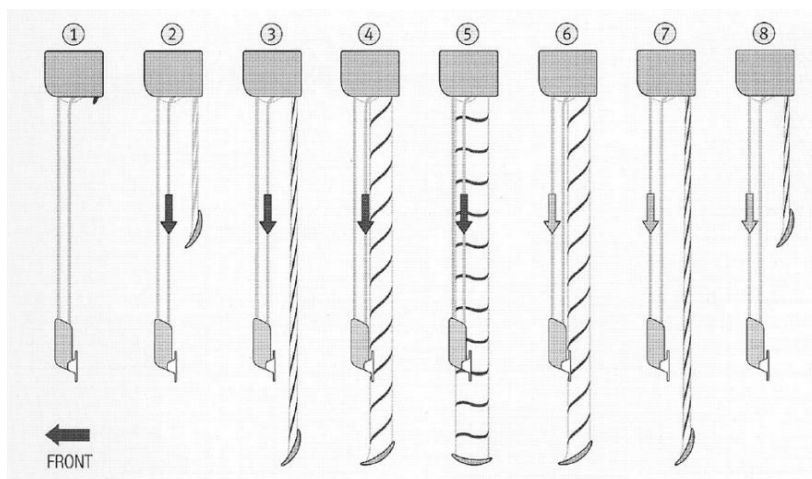

Three products in one;

Venetian blind sheer & shade Soft as silk, elegant as a curtain and practical as a Venetian Blind. The ingenious construction of Silhouette Shades, with translucent voile to the front and back, allows light to gently filter into your home while improving your privacy.