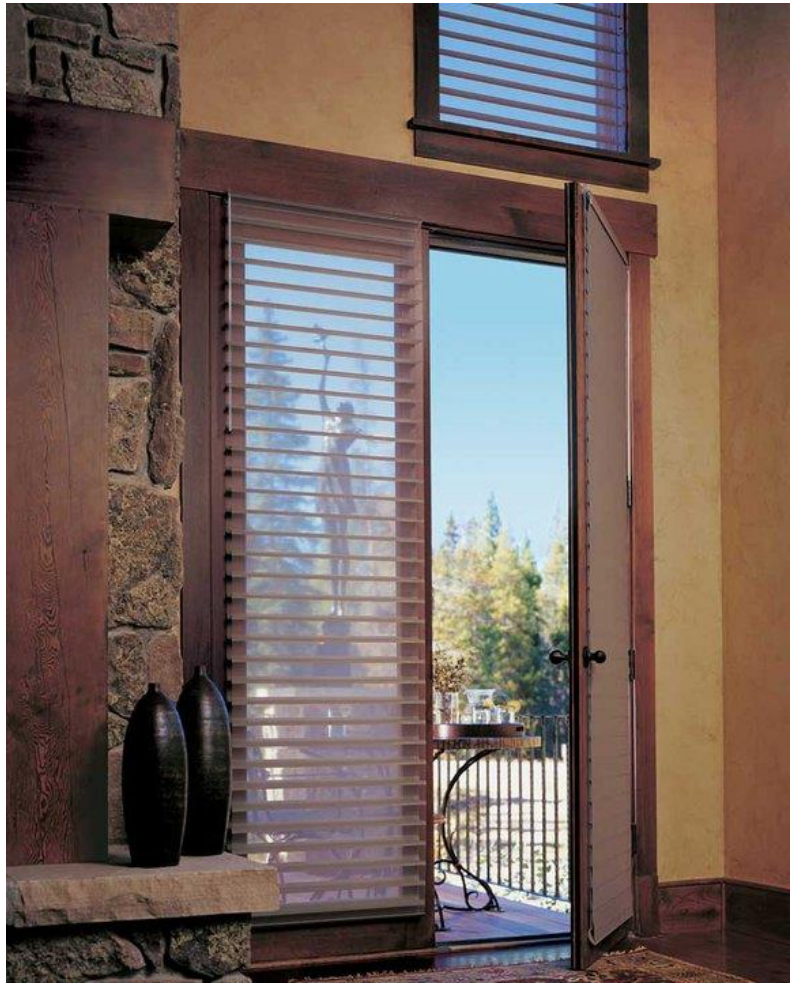

# Silhouette Blinds

Gentle translucency for an endless variety of moods

## Three products in one;

Venetian blind sheer & shade Soft as silk, elegant as a curtain and practical as a Venetian Blind. The ingenious construction of Silhouette Shades, with translucent voile to the front and back, allows light to gently filter into your home while improving your privacy.