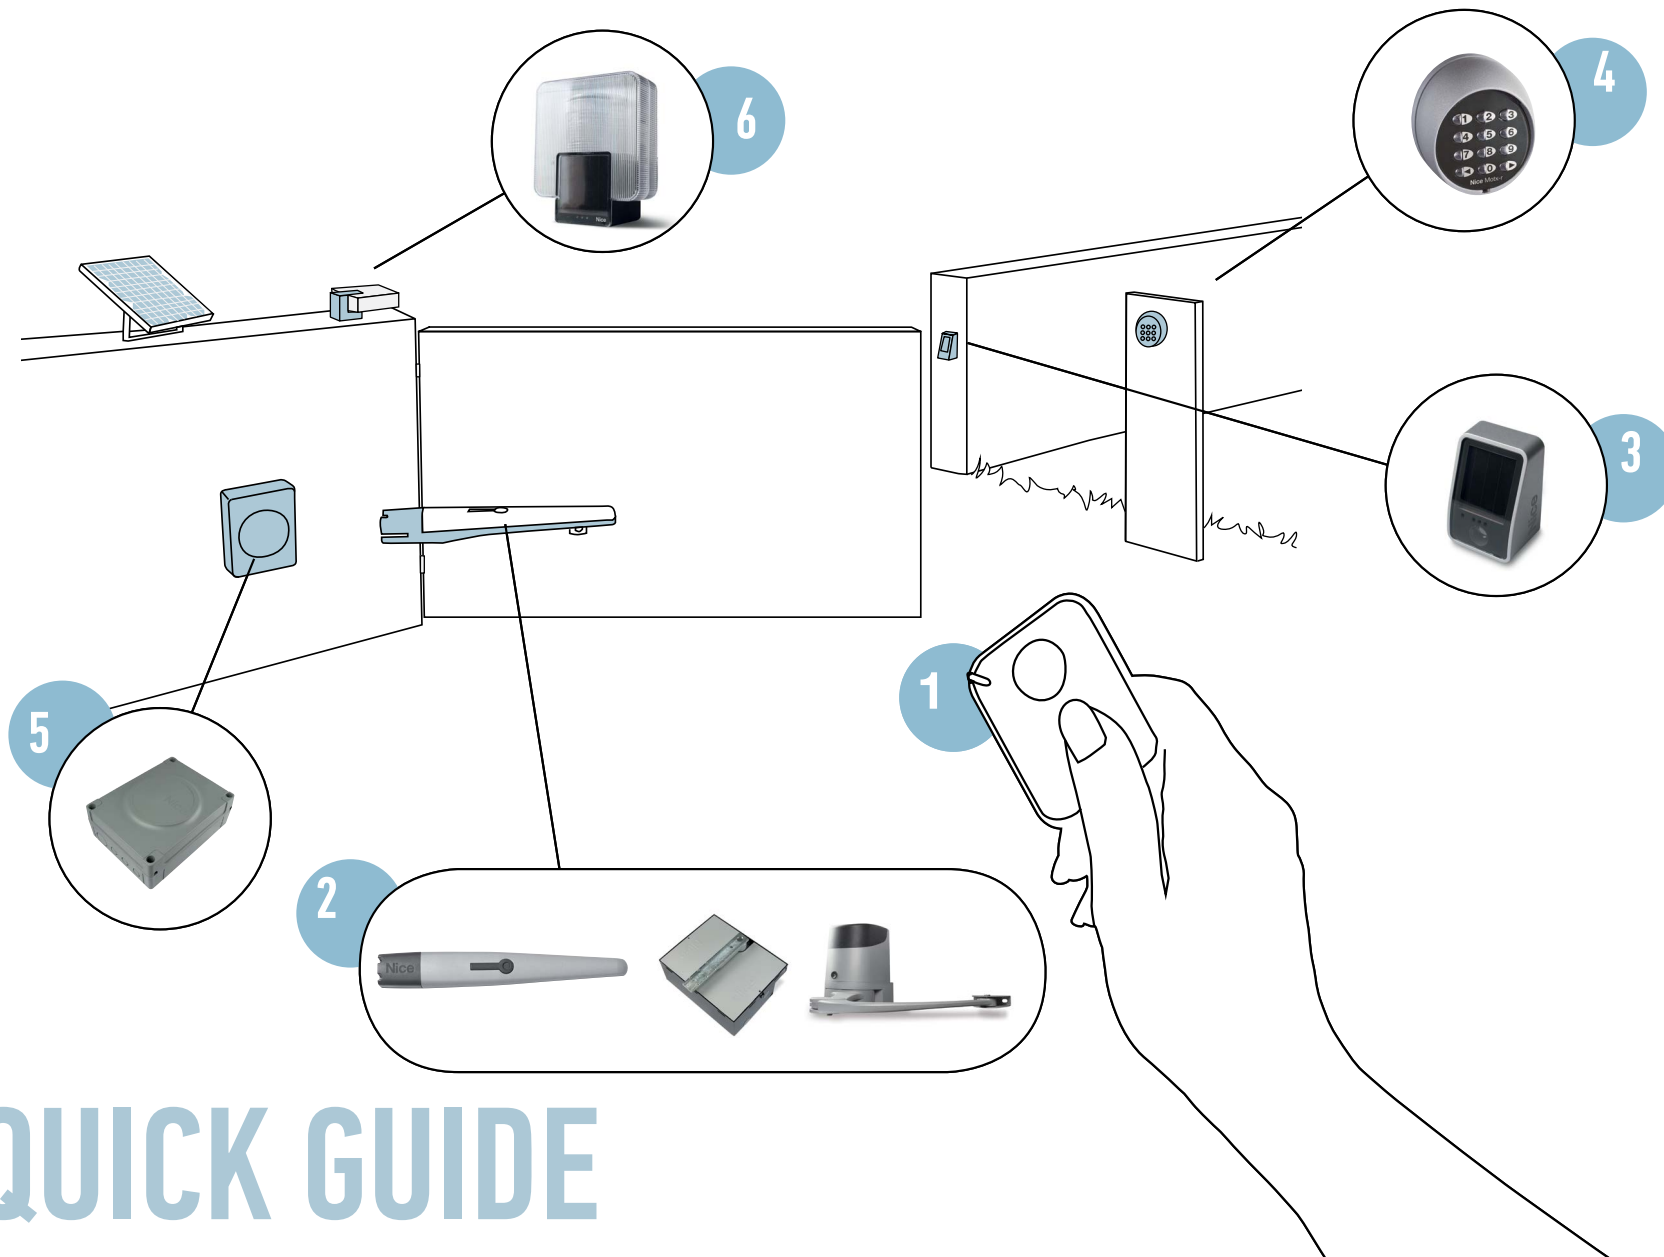

Nice always gives you more.

**MADE
IN ITALY**

THE RIGHT ANSWER FOR A COMPLETE AUTOMATION SYSTEM

1. Radio controls

have one or more channels memorised with the commands on the control unit and they're powered by an internal battery. **Transmitters must be combined with a specific receiver** which is equipped with one or more channels to receive the signals.

2. Motors

act on the gate or garage door to enable movement. They can be single or double, underground or externally mounted.

3. Photocells

enable obstacle detection sending a signal to the control unit, which blocks automation movement via the motors. Photocells guarantee improved safety with respect to manual versions.

4. Switches

Digital or key-operated selectors to activate automation, via cable or radio, also with proximity reader.

5. Control units

contain the electronics for the motor control. They can be external and connected to one or two motors, or integrated in the motor itself. The unit acquires the signals sent and can have the built-in radio receiver.