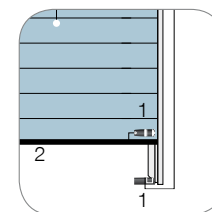

GARAGE DOORS

1. OPTICAL DEVICES FOR SENSITIVE EDGES
2. SENSITIVE EDGES