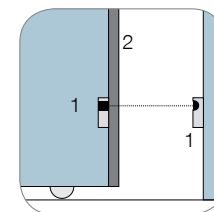

1. OPTICAL DEVICES FOR SENSITIVE EDGES
2. SENSITIVE EDGES

GATES